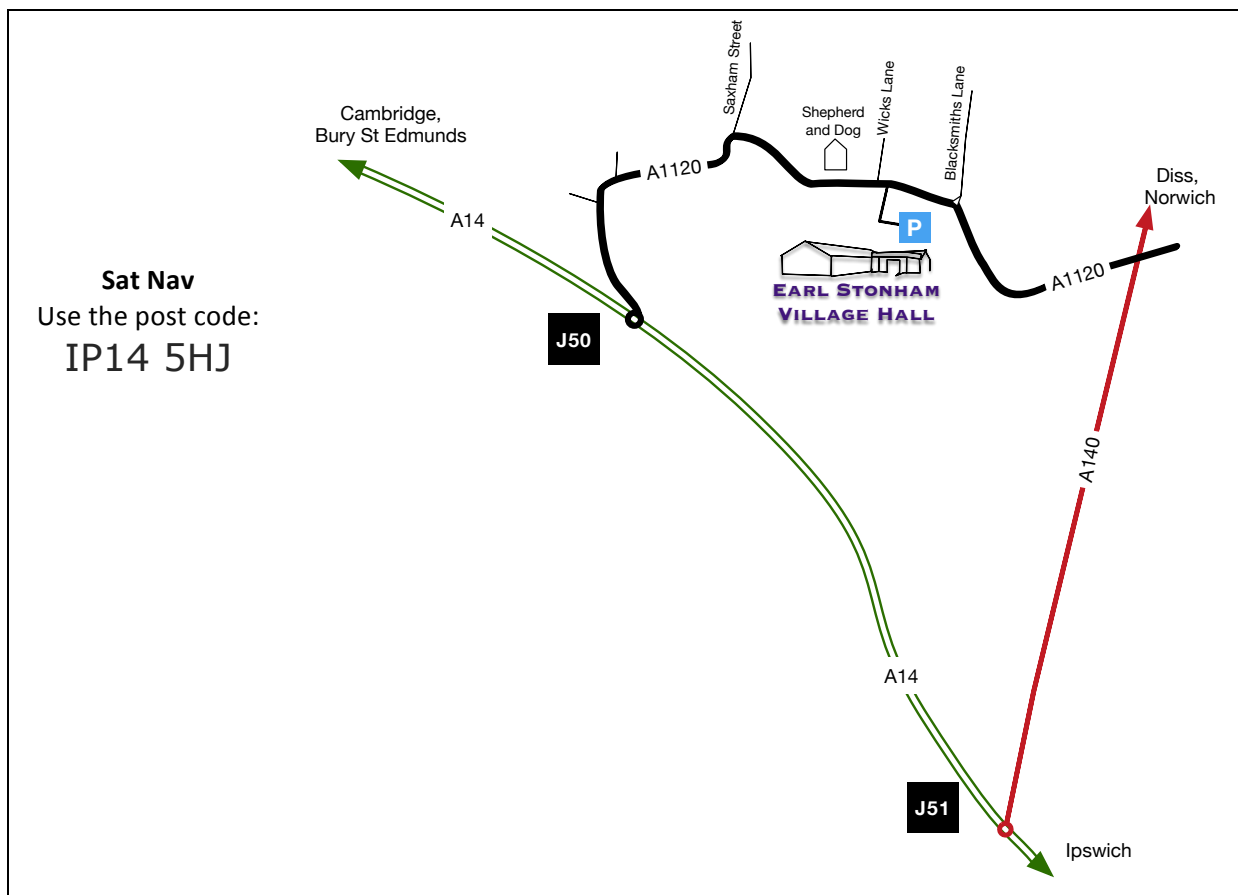

How to find us

Earl Stonham Village Hall

www.esvh.uk

Registered Charity: 225172

Travelling by road

Earl Stonham Village Hall is on the A1120 within easy reach of the A14 (with connections to A12), and the A140.

Travelling west from the A14: The hall is approximately 3 miles from the A14 Junction 50.

Travelling east from the A140: Approximately 1 mile from the A140/A1120 junction.

Travelling by train

Stowmarket is on the main Greater Anglia intercity route from London Liverpool Street to Norwich.

As you exit Stowmarket station, there is a taxi kiosk directly opposite the station building.

The ride is about ten minutes.